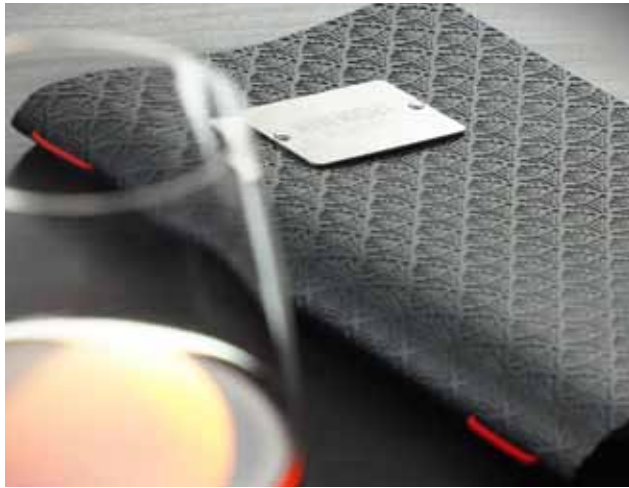

Menu cover Ambiente

Model: 1181244
Size: (A5) 17 x 24 cm
Material: Botanical leather

The picture shows the equipment other than standard. See page 10.