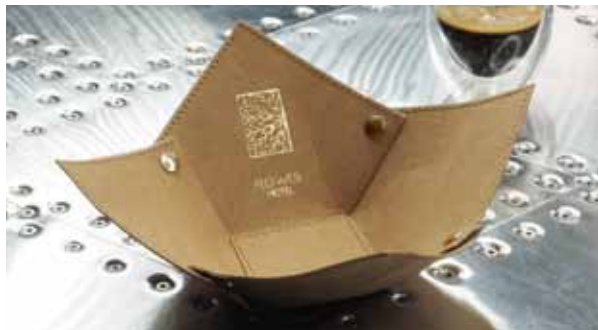

Promo menu

Model: 1604106
Size: (A6) 12 x 16 cm
Material: Wash Paper

Menu cover Ambiente

Model: 1181106
Size: (A5) 17 x 24 cm
Material: Wash Paper

Bill holder

Model: 1195094
Size: 18 x 9 cm
Material: Wash Paper