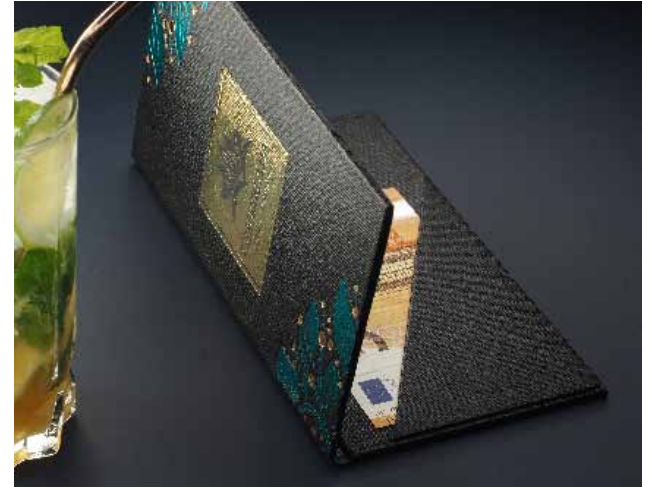

Bill holder
Model: 1683280
Size: 11,5 x 21 cm
Material: Acrylated Canvas