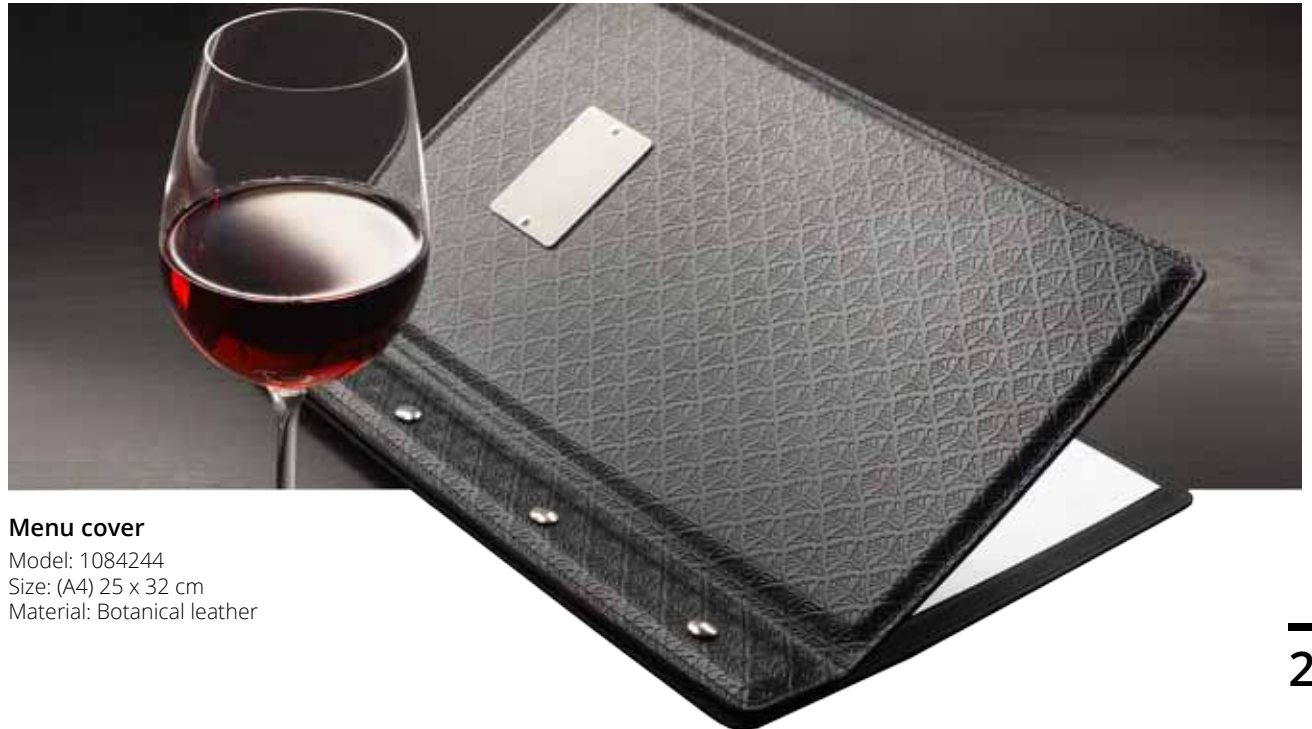

Menu cover

Model: 1084244
Size: (A4) 25 x 32 cm
Material: Botanical leather