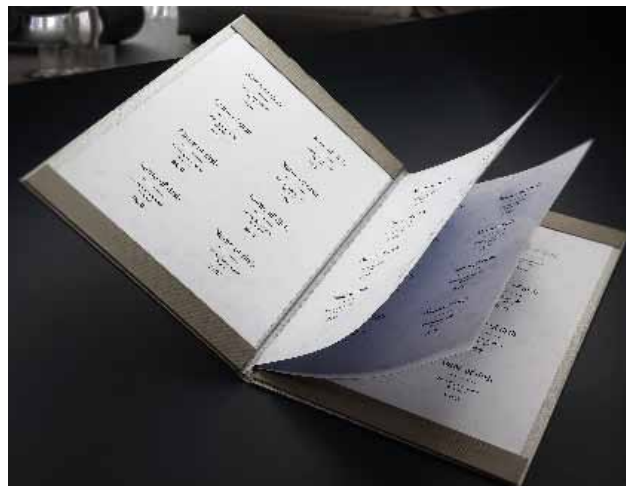

Menu cover

Model: 1679280
Size: (A4) 23 x 32,5 cm
Material: Acrylated Canvas