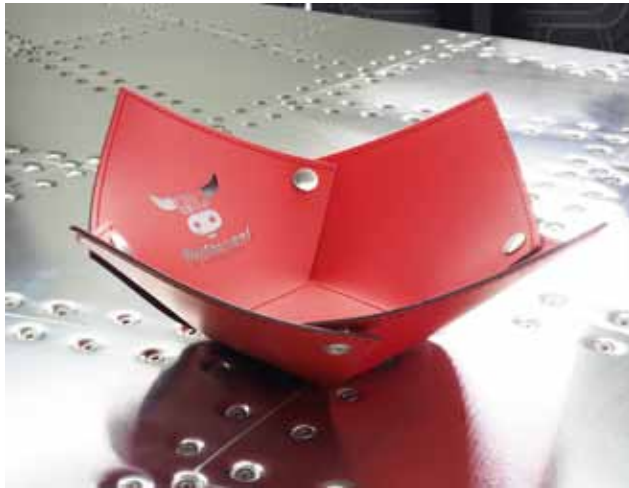

Basket

Model: 1033094
Size: 21 x 21 x 6 cm
Material: Spectro Leather